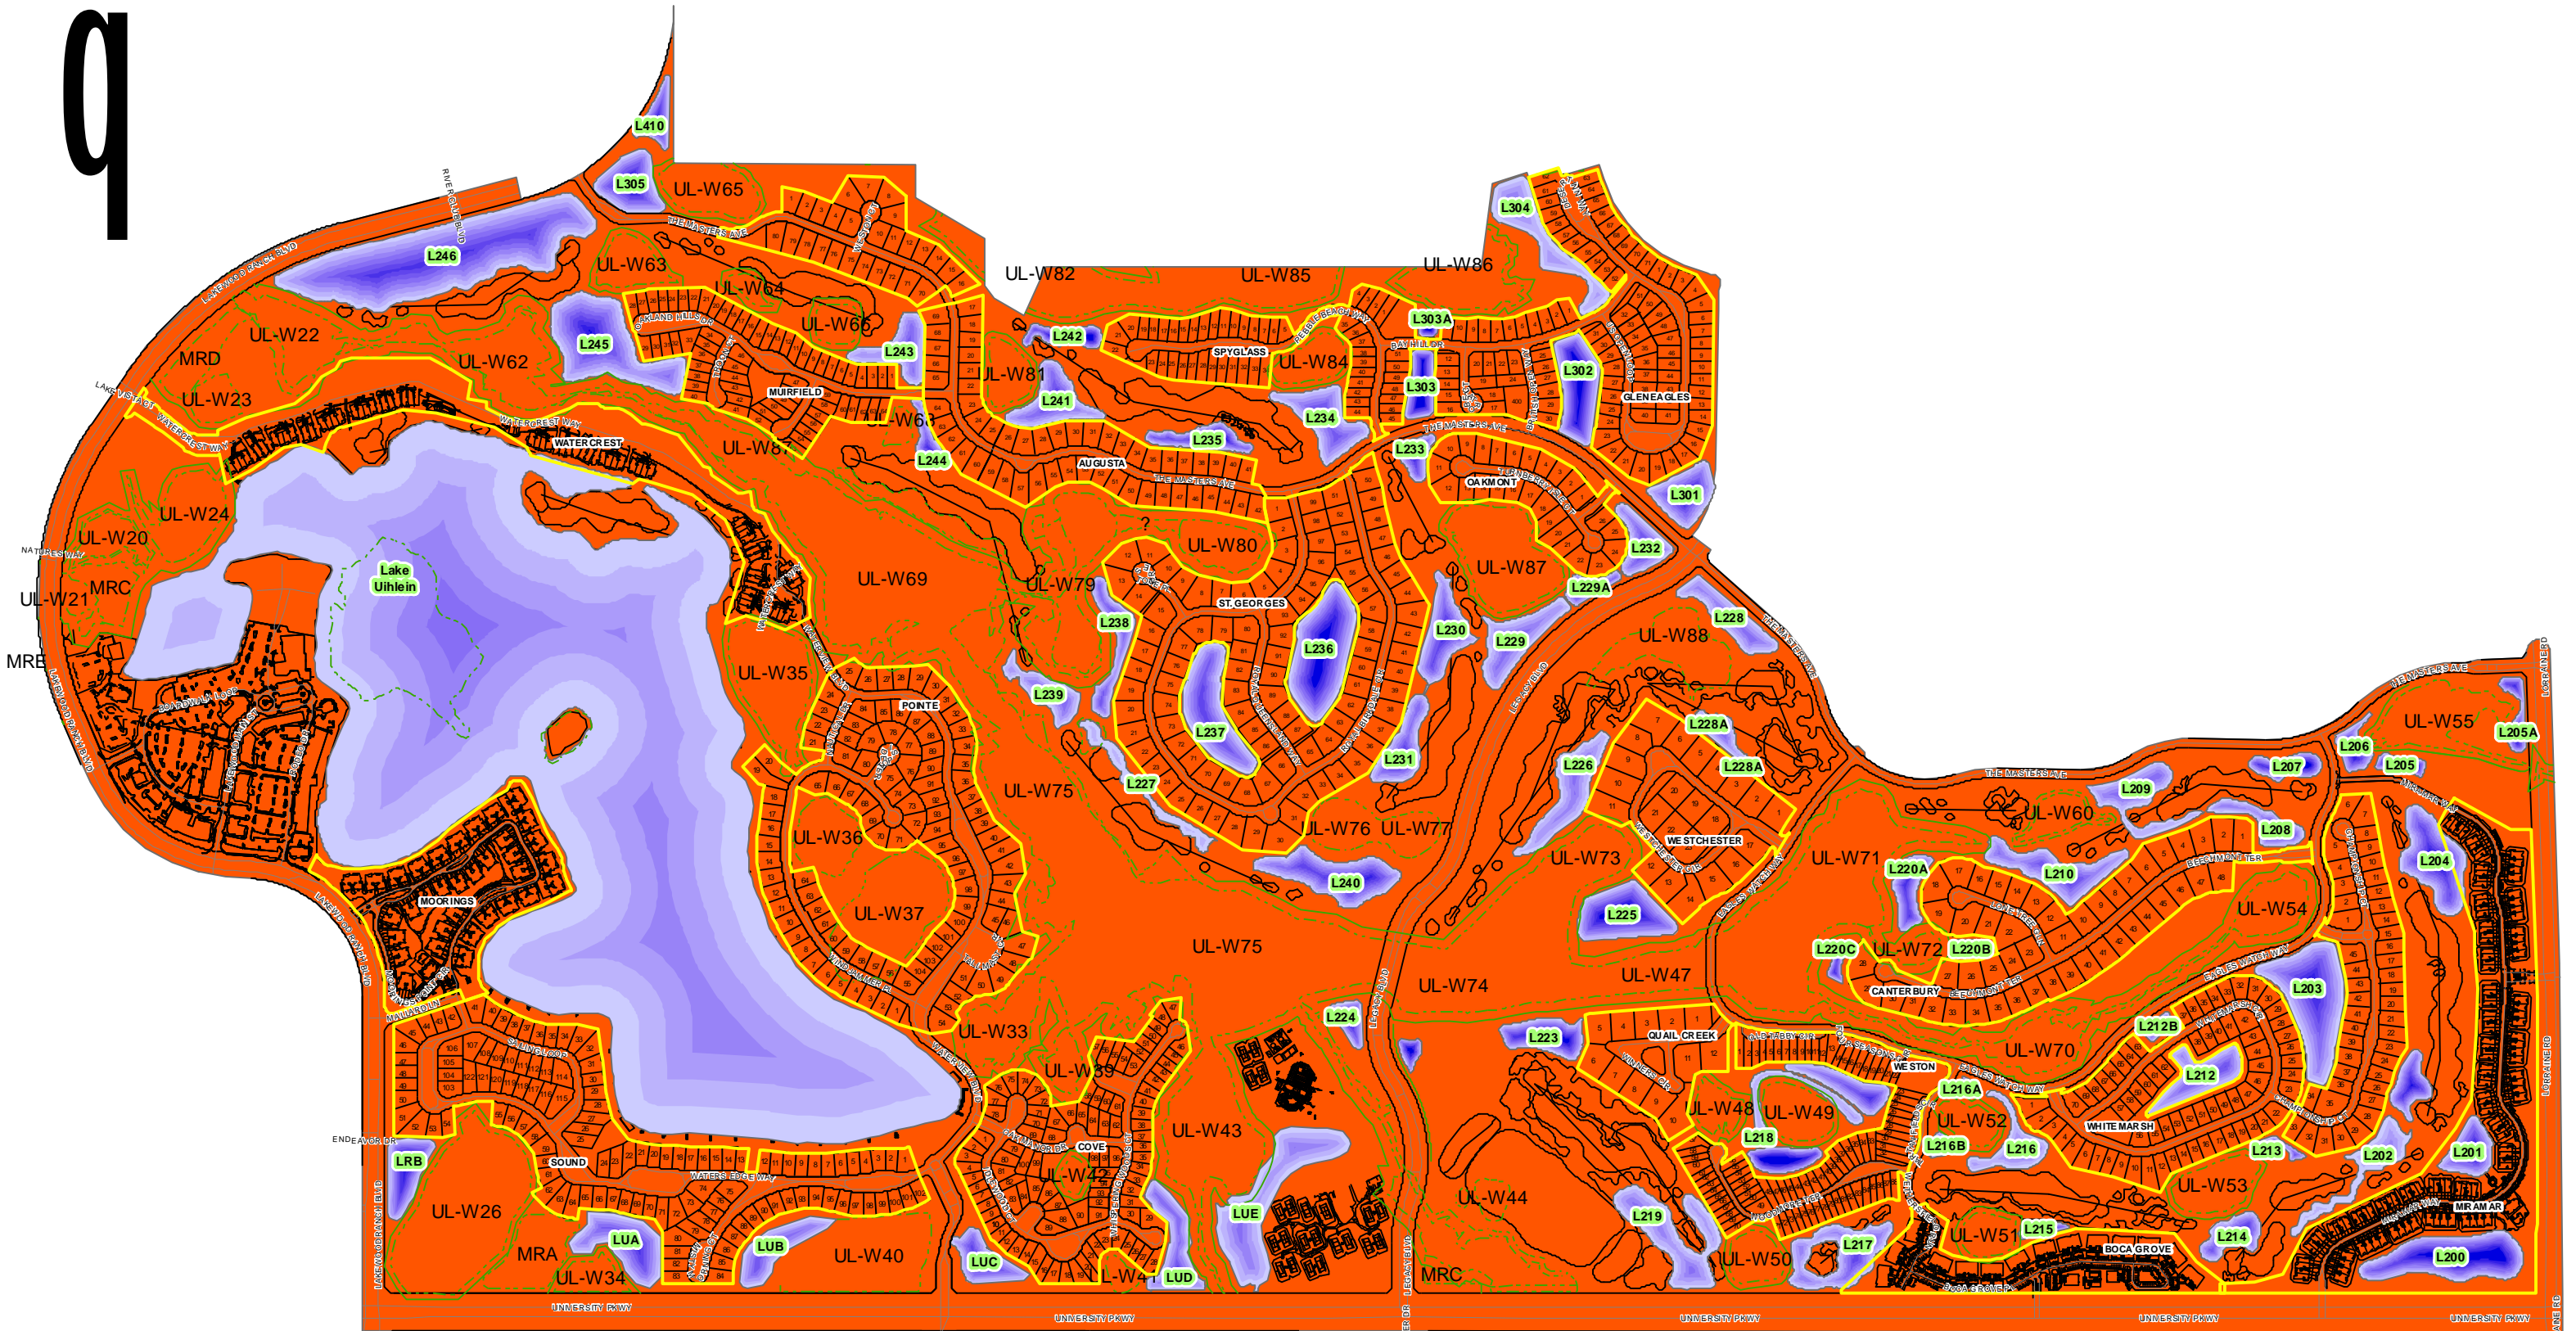

9

REVISIONS:		
No.	DATE	DESCRIPTION

DESIGNED:	LWRD
DRAWN:	CJM 1/28/09
SCALE:	1 inch = 80 feet
FILE NAME:	CCD2_LANDUSE.mxd

CDD 2 LANDUSE

LWR Development, LLC
 14400 Covenant Way
 Lakewood Ranch, Florida 34202
 (941) 755-6574 Fax: (941) 758-7796

SITE