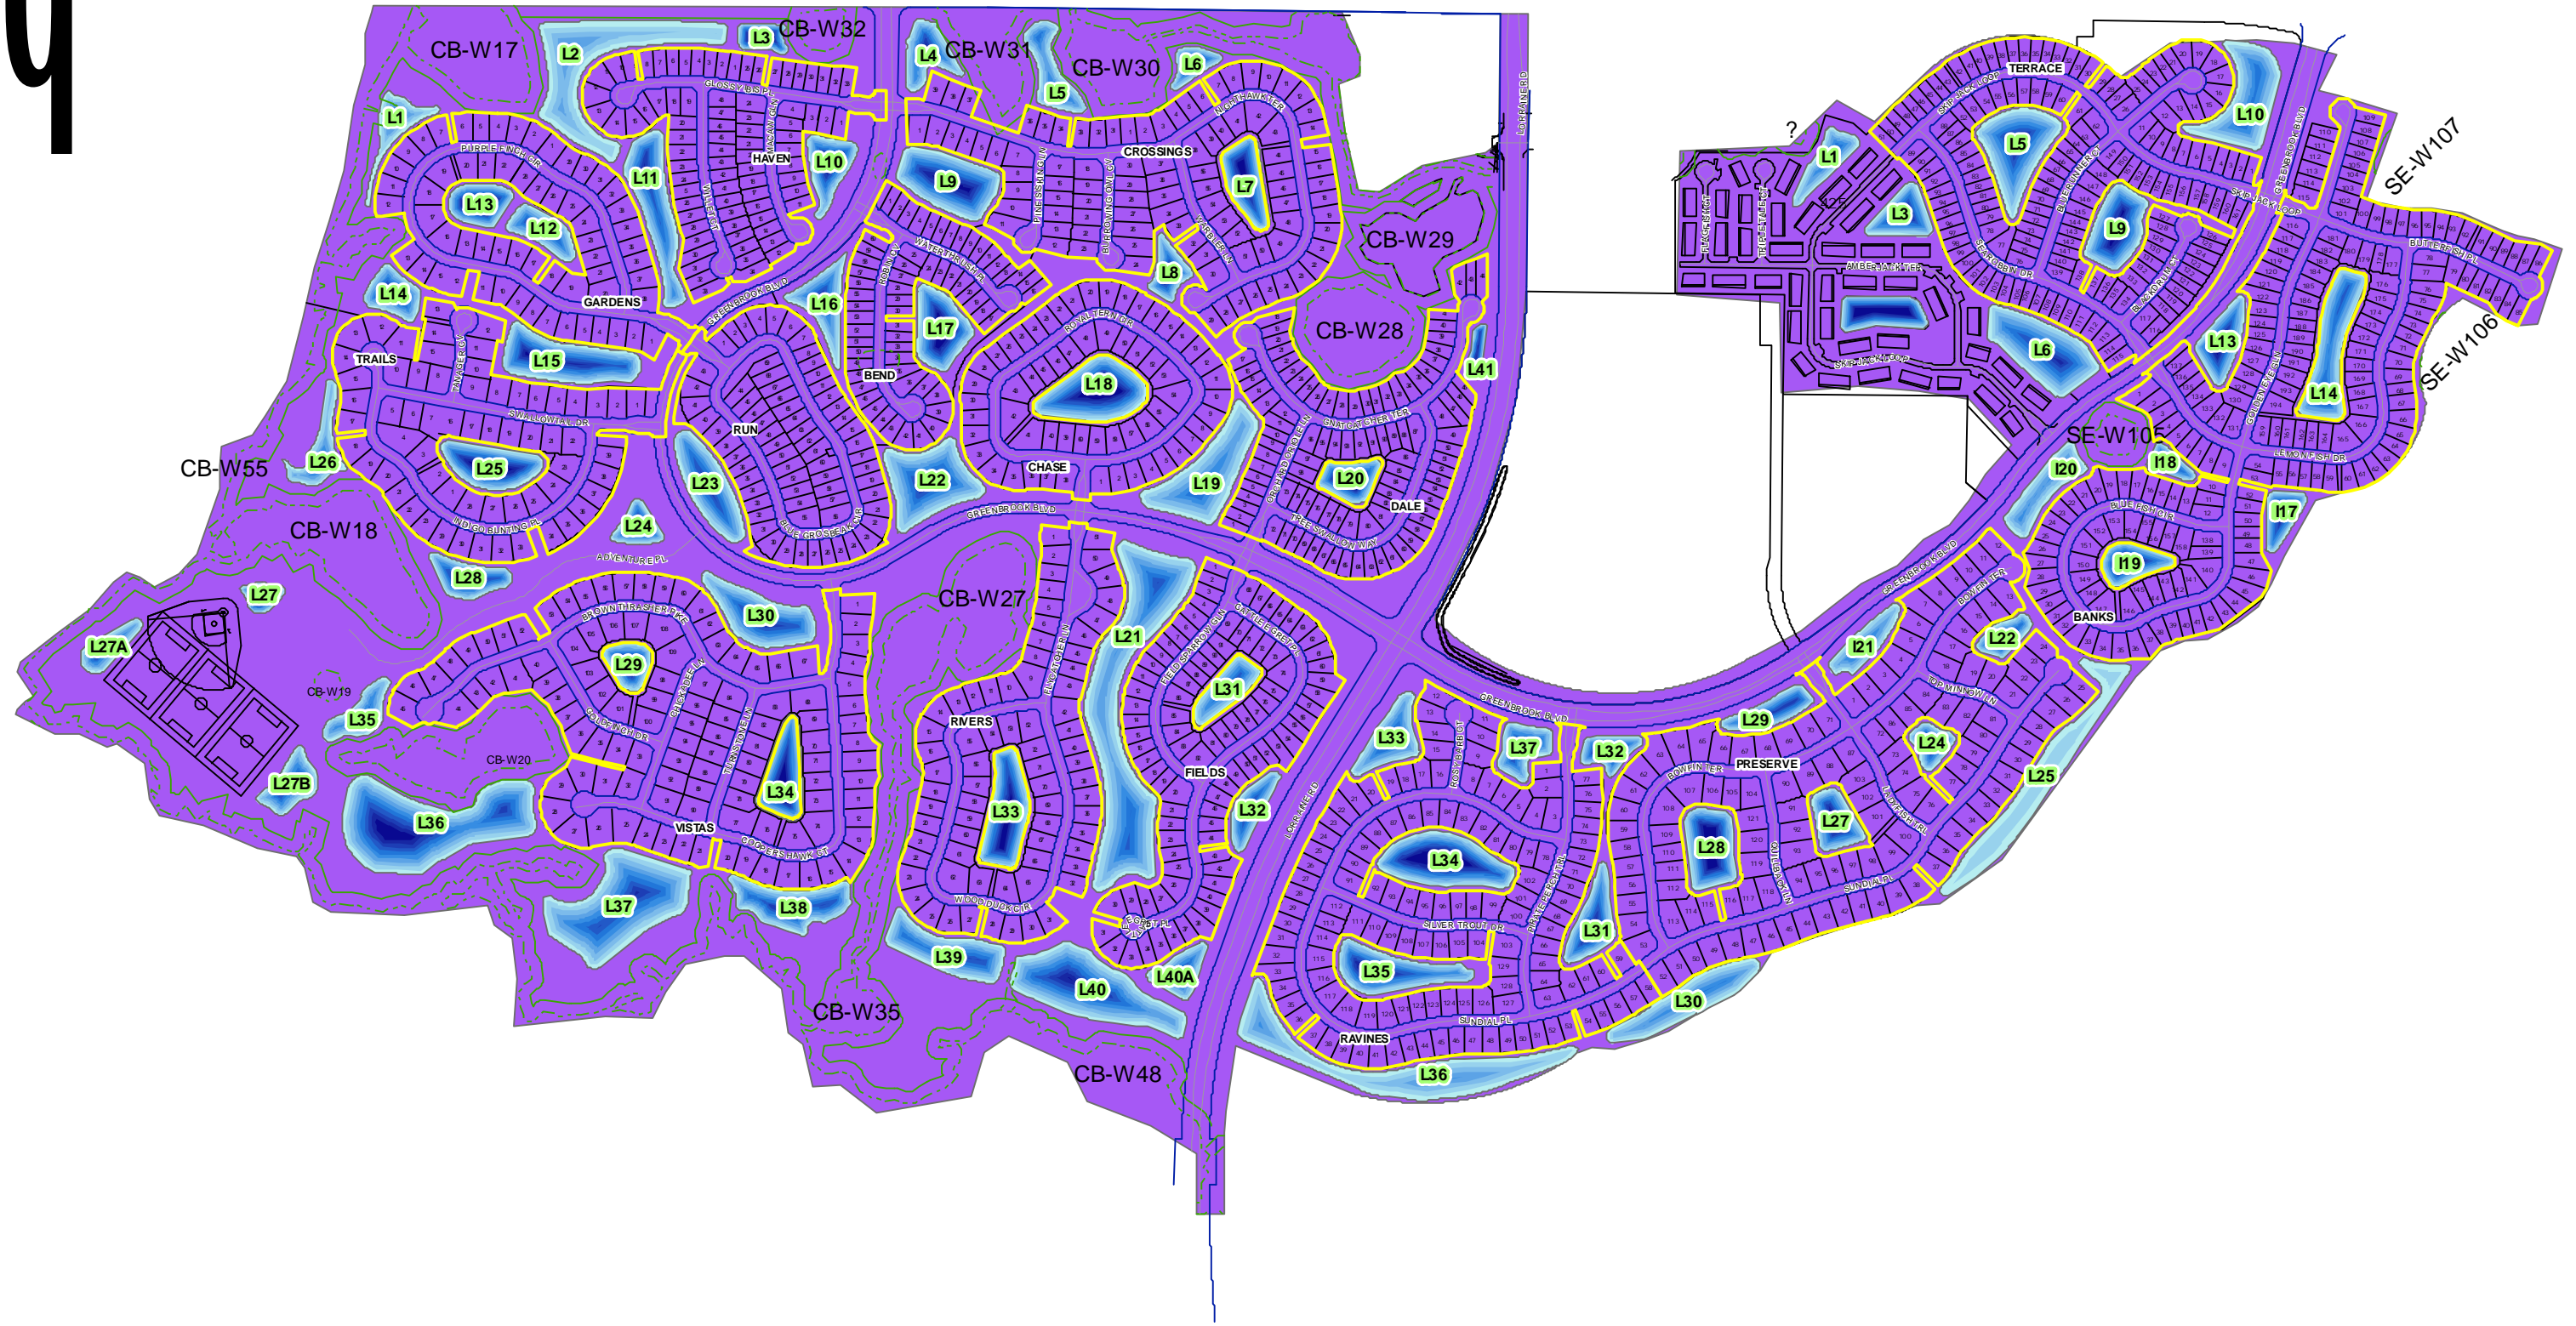

9

REVISIONS:		
No.	DATE	DESCRIPTION

DESIGNED:	LWRD
DRAWN:	CM
DATE:	12/8/09
SCALE:	1 inch = 700 feet
FILE NAME:	LWR_BLDV_44TH.mxd

CDD 4 LANDUSE

LWR Development, LLC
 14400 Covenant Way
 Lakewood Ranch, Florida 34202
 (941) 755-6574 Fax: (941) 758-7796

SITE